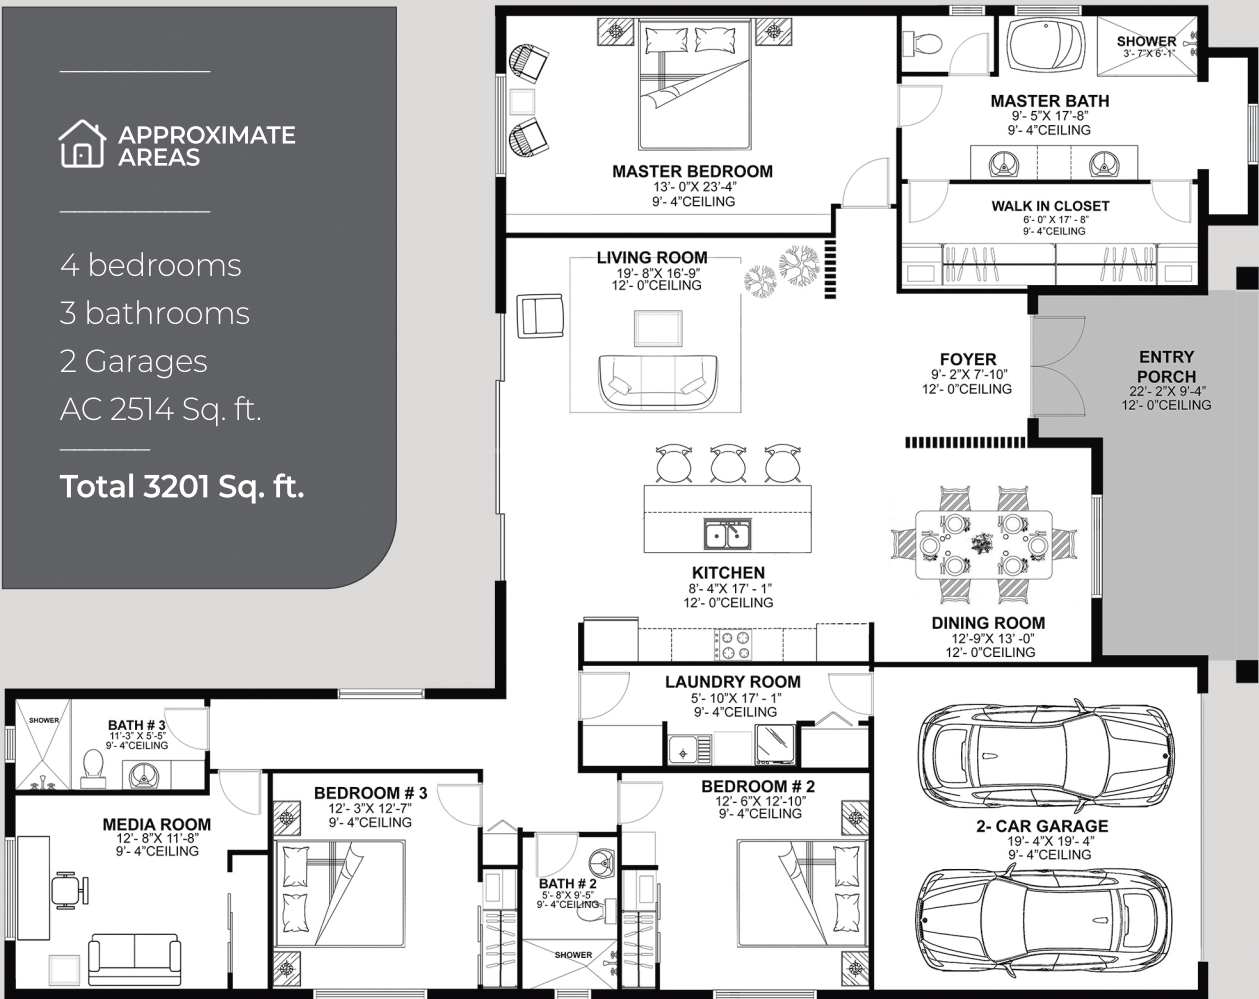

MAGNOLIA

MODEL HOUSE

 **APPROXIMATE AREAS**

4 bedrooms
3 bathrooms
2 Garages
AC 2514 Sq. ft.

Total 3201 Sq. ft.

772-209-1169

WWW.FLORESTAHOMES.COM

MODEL HOUSE ADDRESS: 3026 SW SAVONA BLVD.

For more information you can write us a mail to 

Floor plans are intended for informational purposes and are not drawn to scale . La Floresta Homes. August 2023.